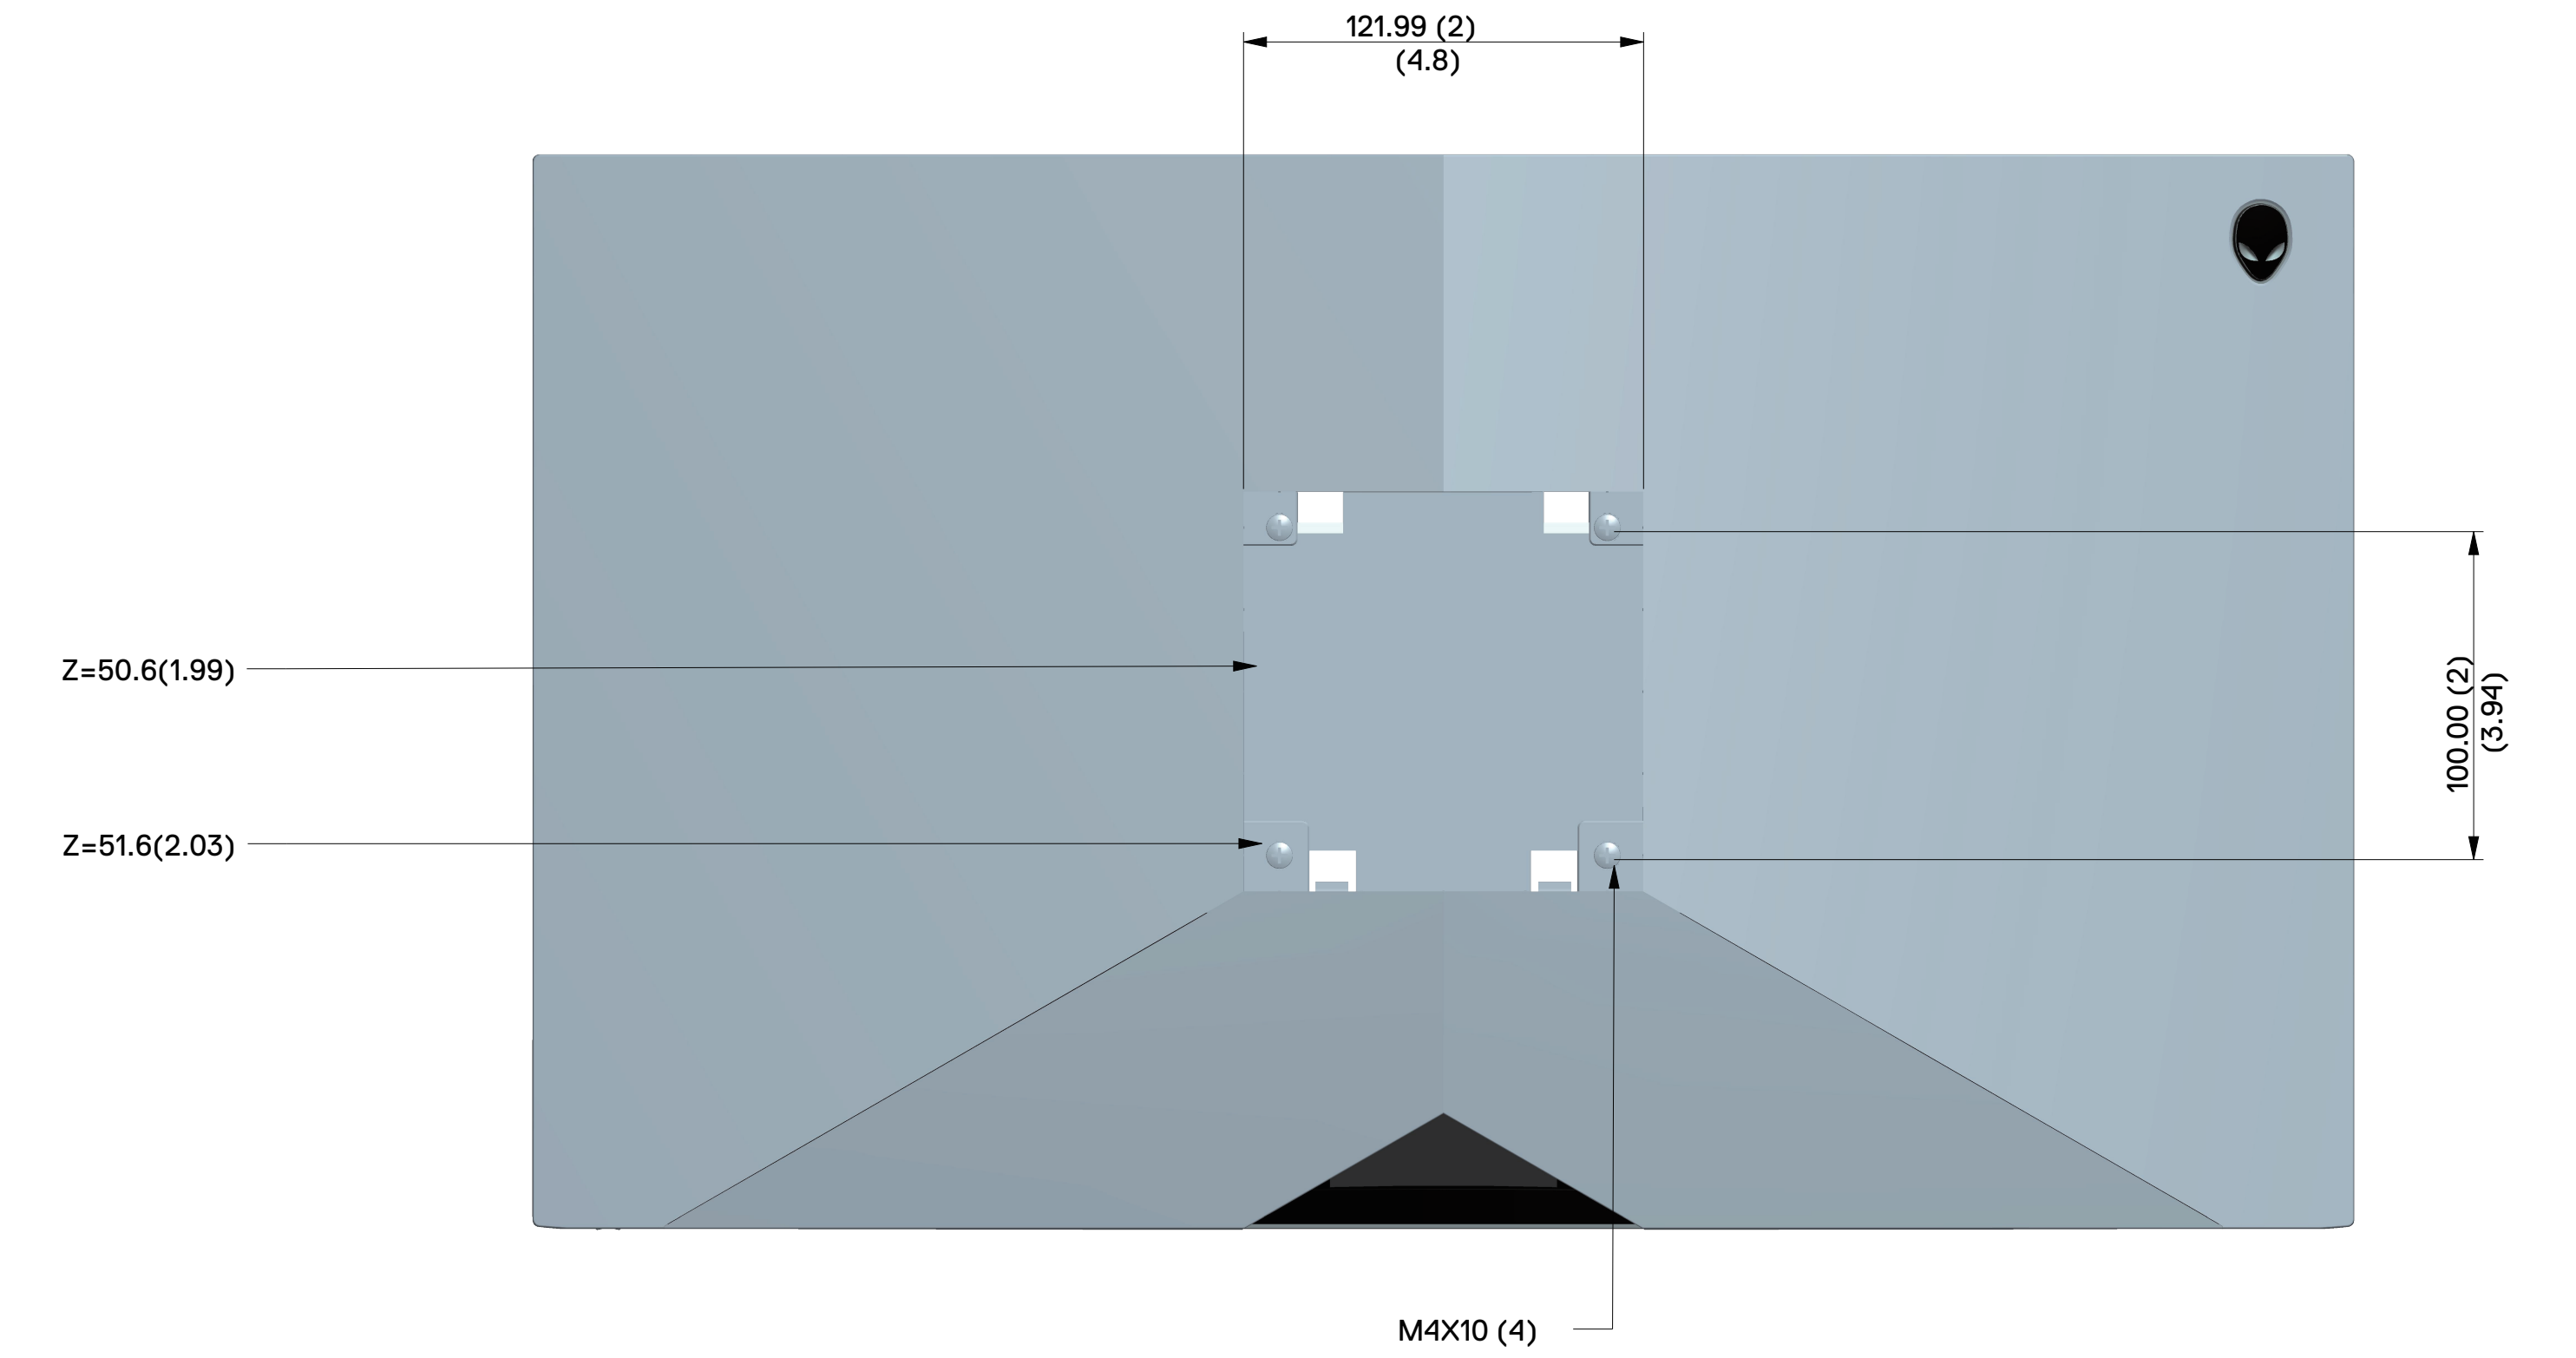

AW2518HF Outline Dimension

Nominal Dimension
Unit : mm

Back View of Monitor without stand