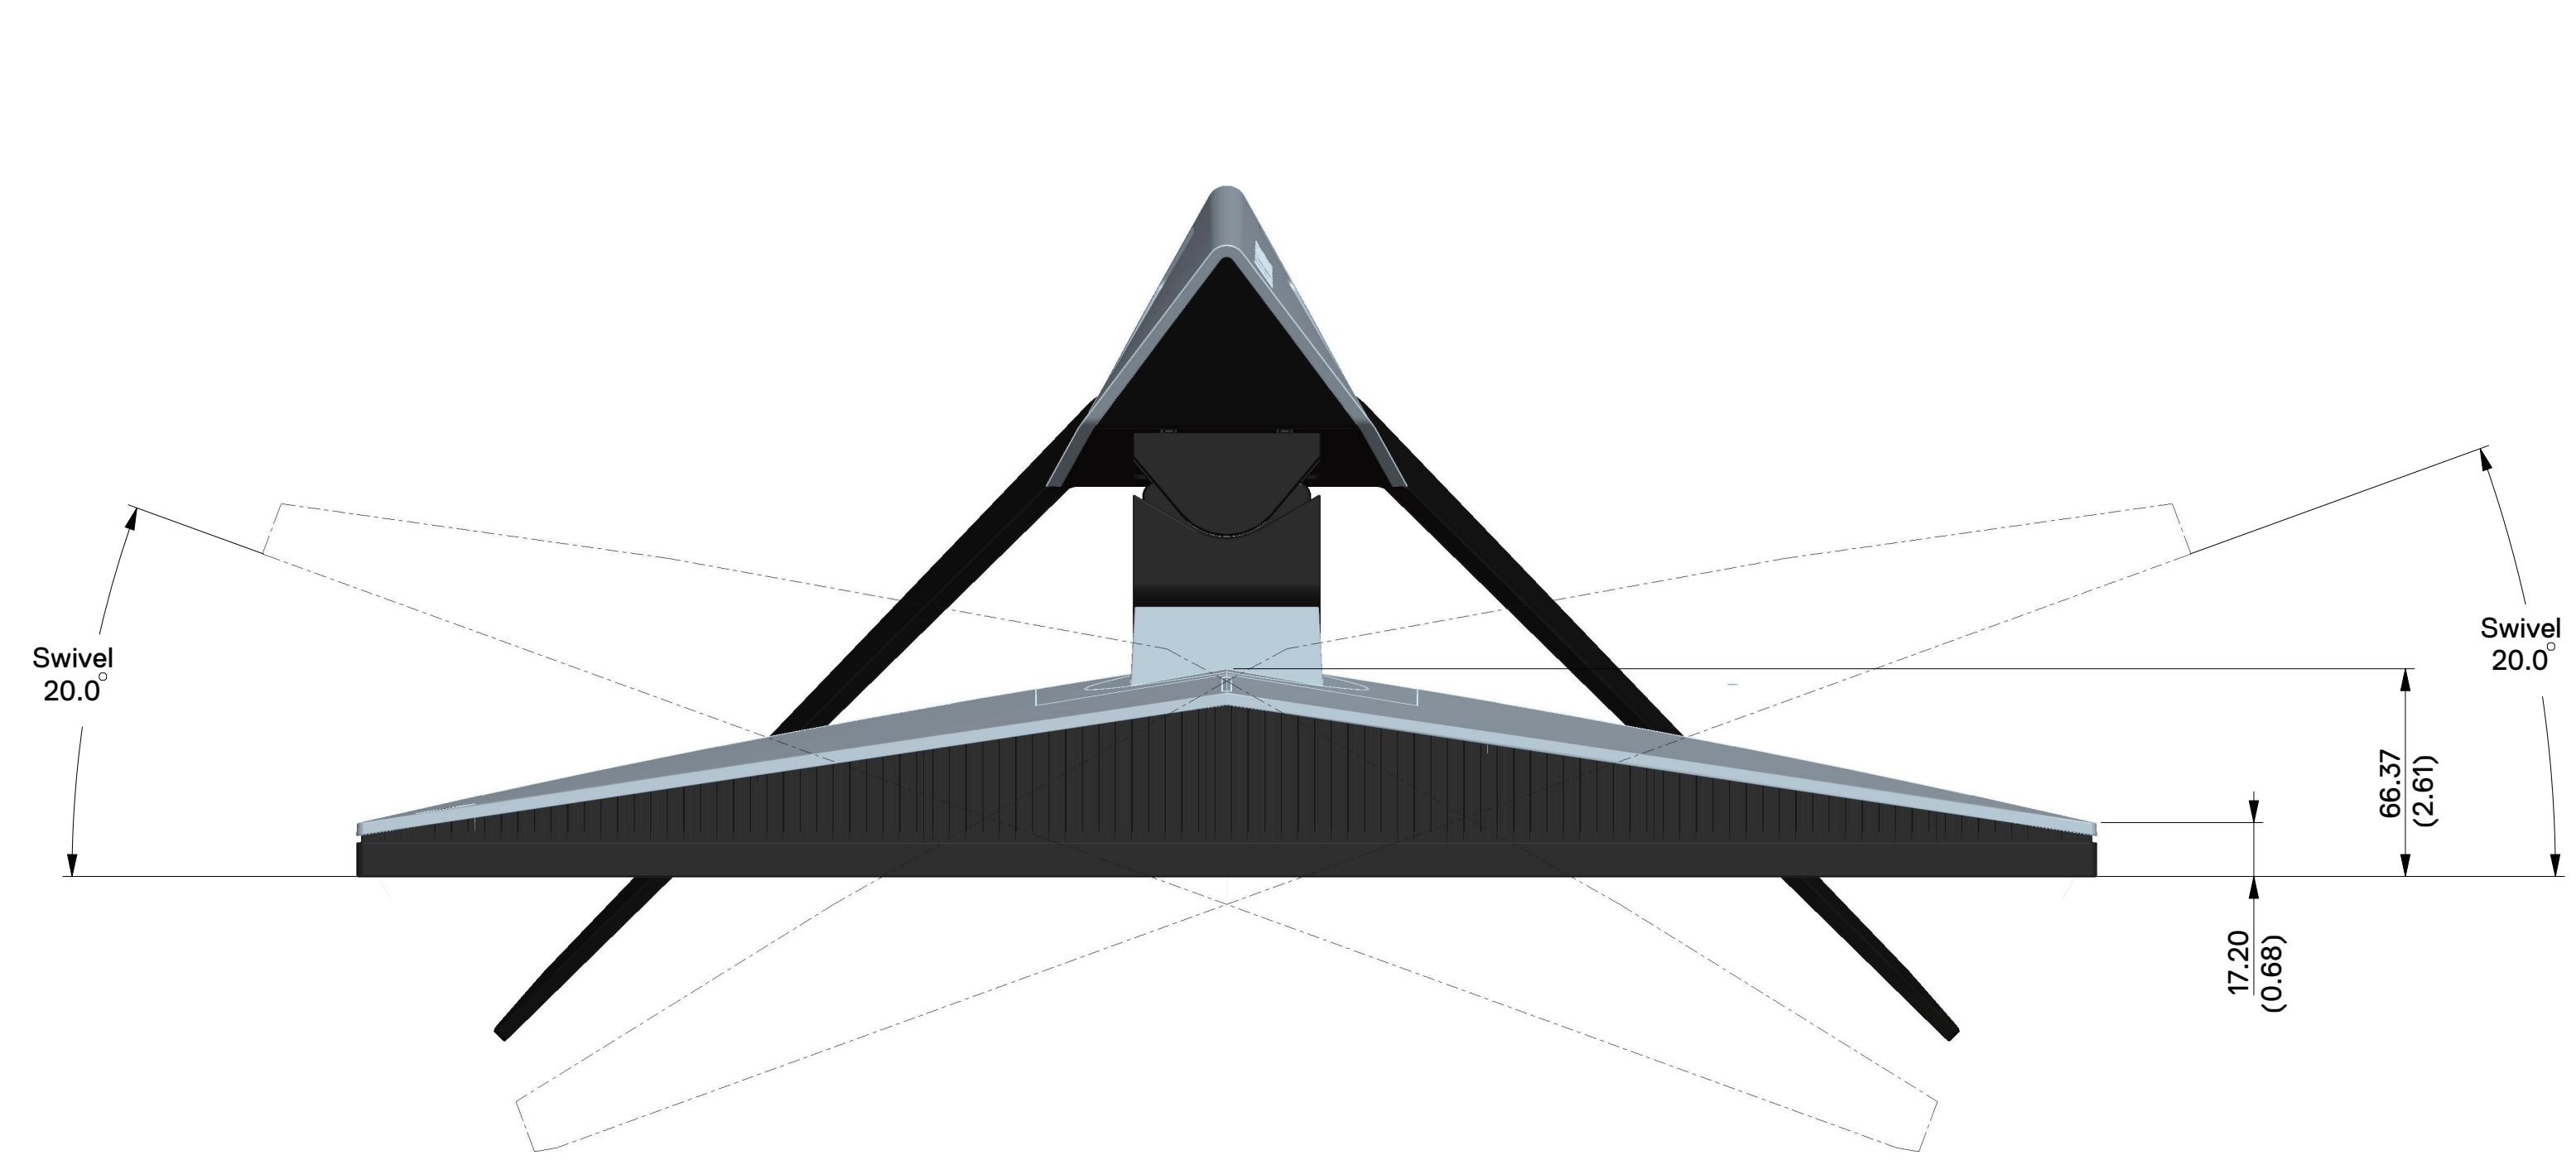

AW2518HF Outline Dimension

Nominal Dimension
Unit : mm

Back View of Monitor without stand